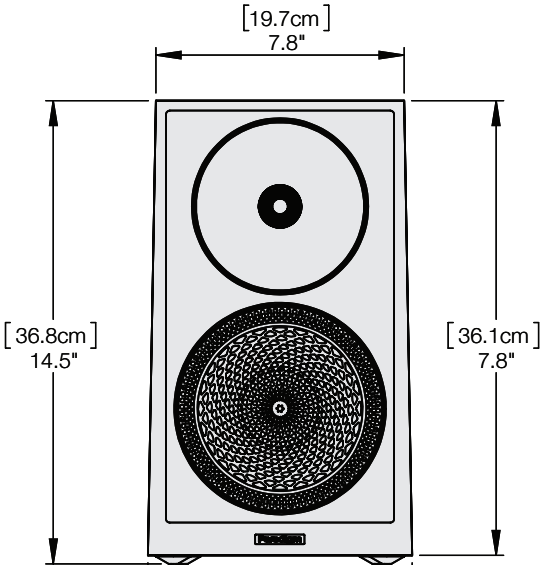

TOP VIEW

TOP VIEW
(with grille)

FRONT VIEW

SIDE VIEW

BACK VIEW

OVERALL DIMENSIONS: (H) 14.5" [36.8cm] x (W) 8.3" [21.0cm] x (D) 12.6" [32.0cm]
WEIGHT: 25lbs (11.3kg) each