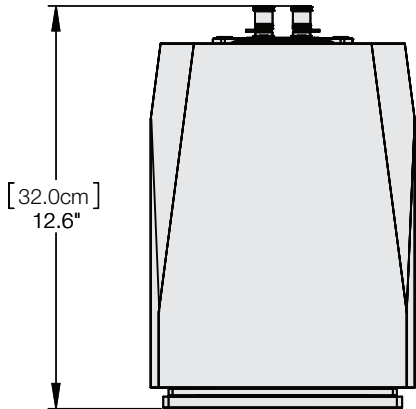

TOP VIEW

TOP VIEW
(with grille)

FRONT VIEW

SIDE VIEW

BACK VIEW

OVERALL DIMENSIONS: (H) 14.5" [36.8cm] x (W) 8.3" [21.0cm] x (D) 12.6" [32.0cm]
WEIGHT: 25lbs (11.3kg) each